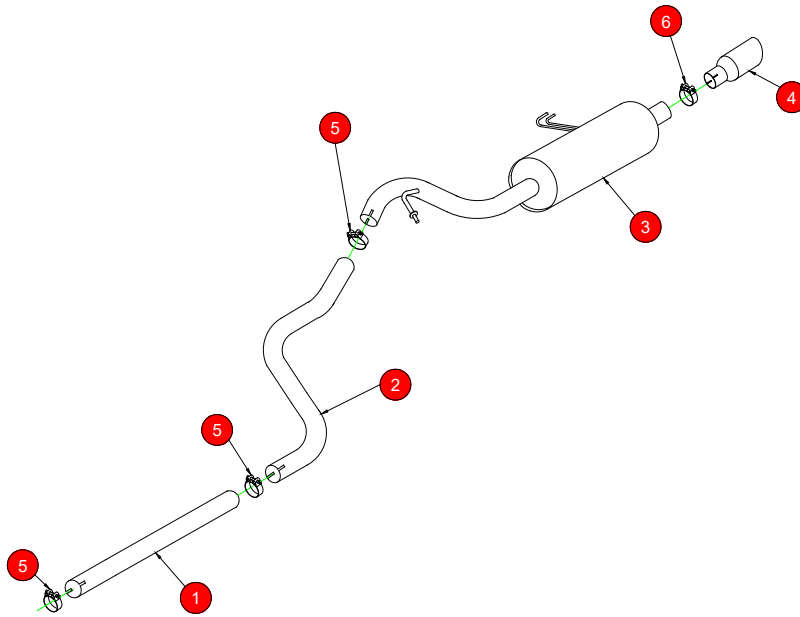

Case 9

CAR	Mitsubishi Colt Z30 CZT/CZC 3 & 5 Door 1.5T	PART NO.	SMTS013
YEAR	04-08	FIT KITS	225 FK
NOTES	Where not supplied use original fittings.	FEATURES	Pipe diameter:- 57.1mm/2.25"

NO.	PART NO.	DESCRIPTION	QTY
1	104MI	Non-resonated Centre section	1
2	105MI	Link Pipe	1
3	106MI	Rear Silencer	1
4	108MI	Monaco Trim	1
Fit Kit			
5	Z016.10004	55-59mm Clamp	3
6	Z016.10005	63-68mm Clamp	1

DATE	13/01/22
ISSUE	03
AUTHORISED	S.Shipley

NOTE: ENSURE SCORPION SYSTEM IS CLEAR OF MOVING PARTS AND ALL ORIGINAL FUNCTIONS WORK CORRECTLY.

Checked By _____